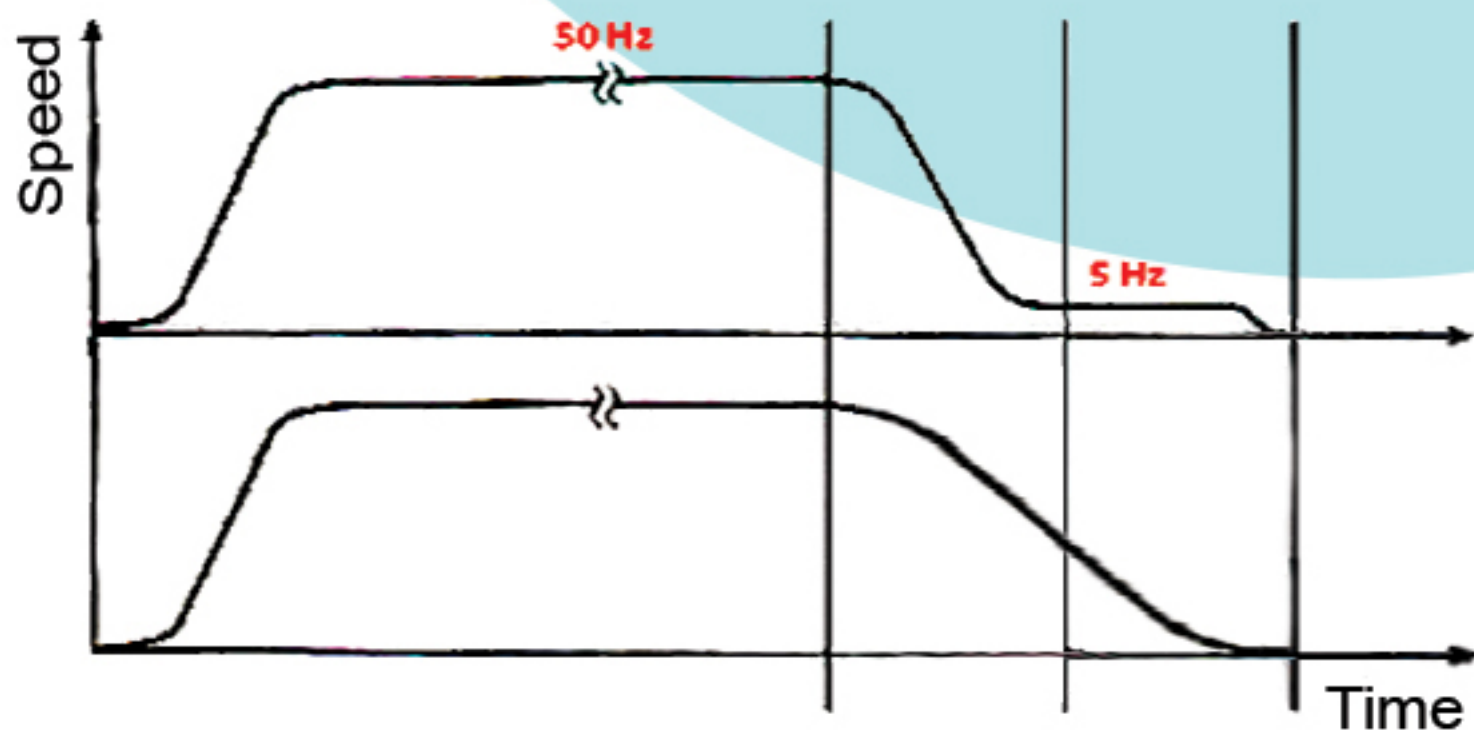

Has an STO mechanism in
accordance with the latest
European standards

The use of artificial intelligence
to adjust speed and acceleration
in each start

Removing the walking stage when
stopping (Direct Approach)

**Re-leveling with open
door/pre-opener or
ADO capability**

Certified to standard

Equipped with FAST technology, a reliable solution for physical encoders to provide smooth movement and uniform stop in both full and empty cabin conditions