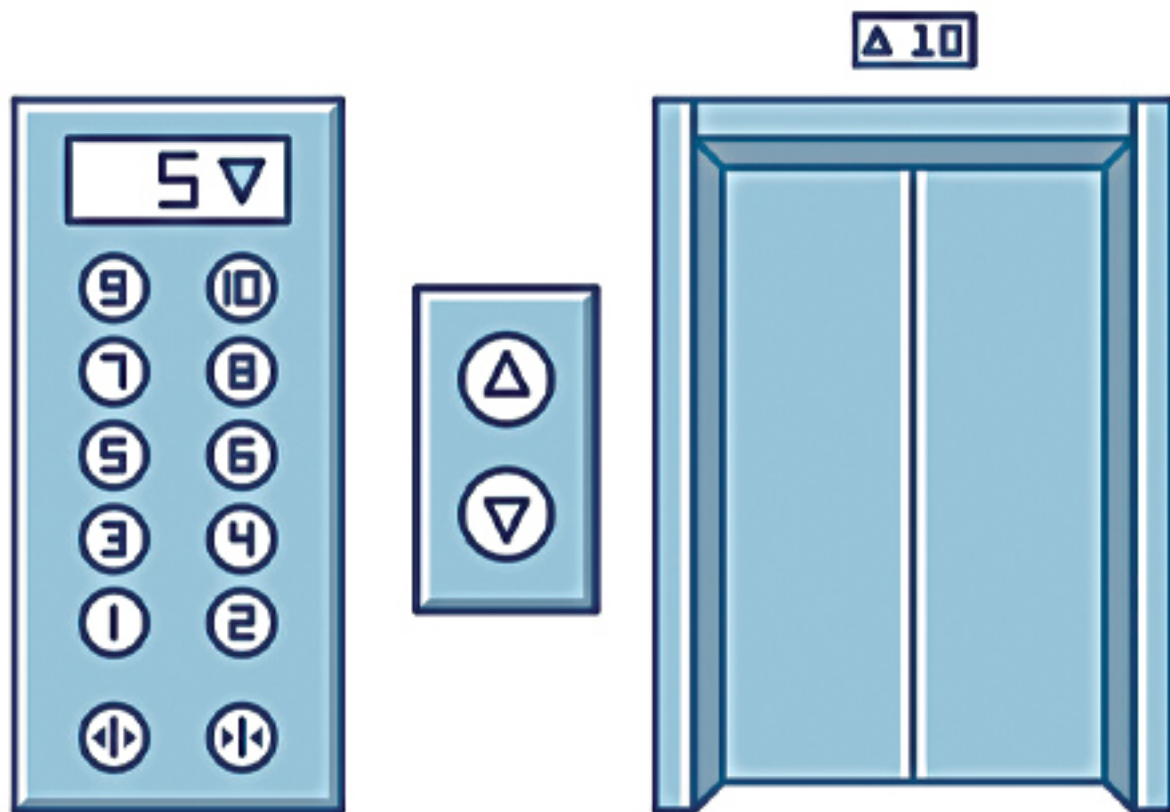

All Alton Elevator products have the ability to cancel a request by pressing the button again in the floor and even during movement.