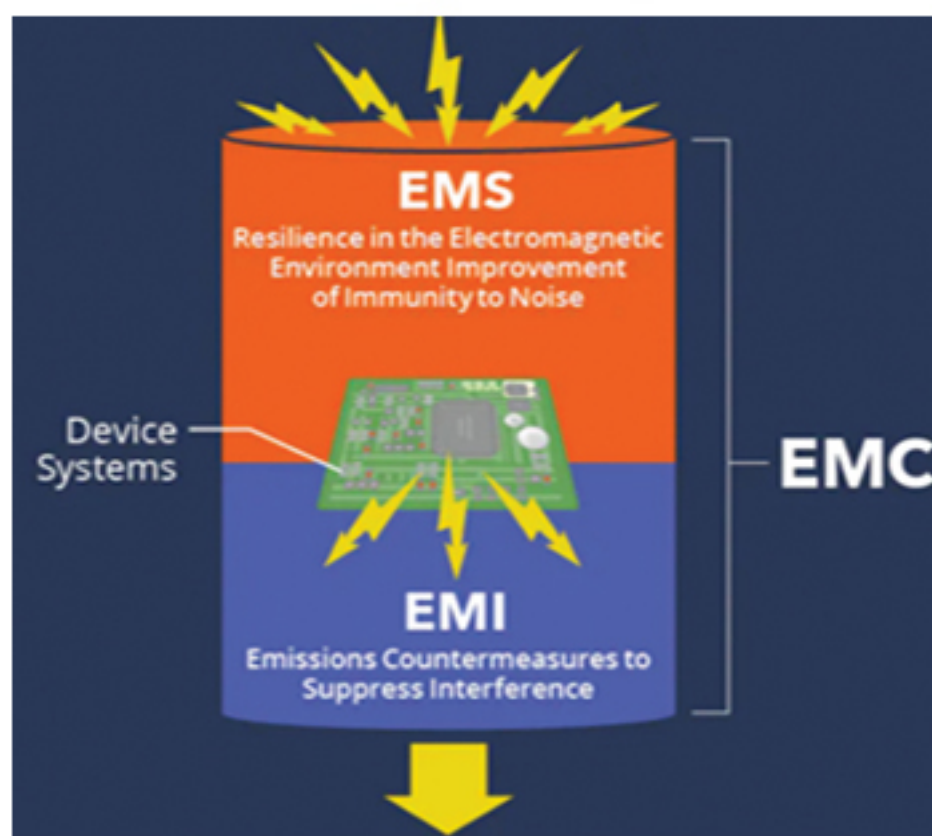

**Re-leveling with open
door/pre-opener or
ADO capability**

Certified to standard

Equipped with FAST technology, a reliable solution for physical encoders to provide smooth movement and uniform stop in both full and empty cabin conditions

Superior close-loop performance without the need for a physical encoder with various Iranian two-speed and single-speed motors

Ability to operate simultaneously with single-phase and three-phase power without the need to change the wiring

Software settings for
two-door elevators and very
short and long distances

Altex Complex has an online emergency rescue system without turning off the panel.

Noise-resistant

**Easy to carry and
install/Small dimensions
and low weight/Reduced
transportation costs**

Has a large audio memory and the ability to select albums and play 100 different songs.

Altex Complex offers the option to select the precise type of Iranian motors in different power levels to have an excellent movement and intelligent energy consumption.